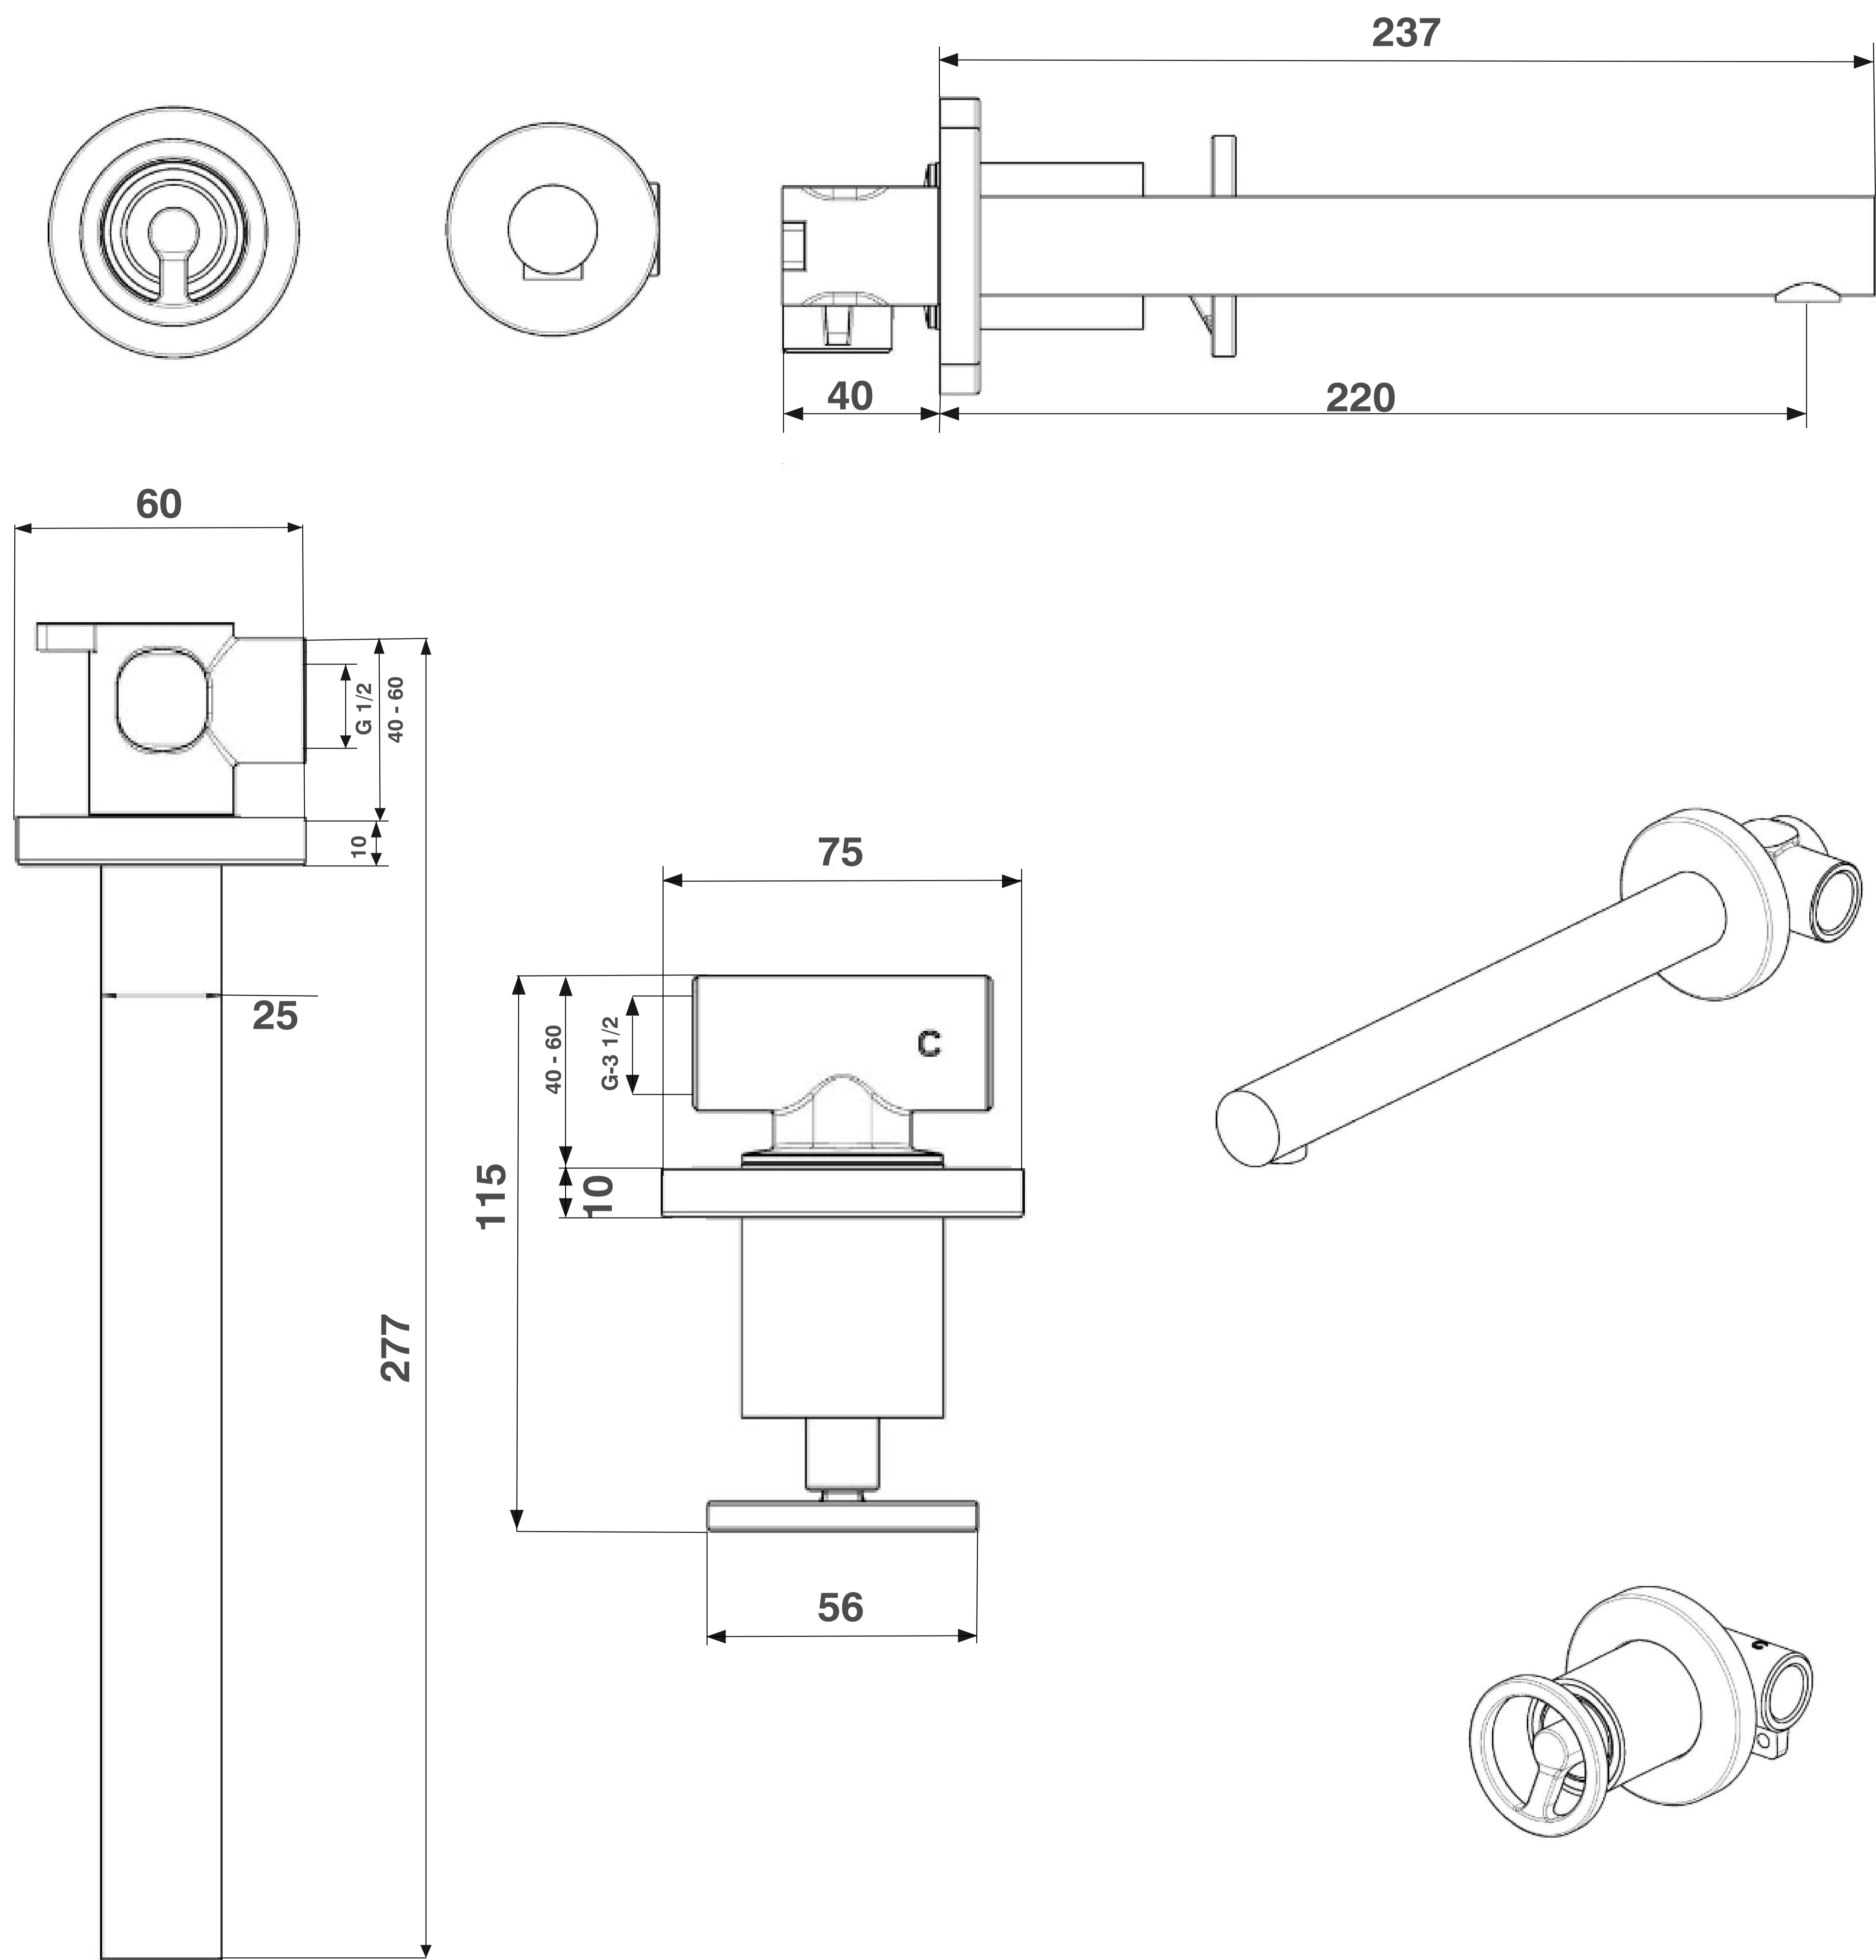

# Brass Wall Basin Mixer

Product Code : 2503

## Technical Drawing

All dimension are in **mm**